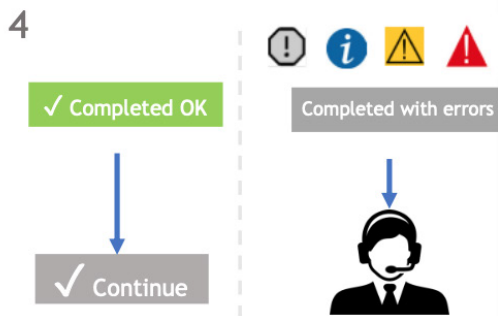

GET UP AND RUNNING ASAP

ROUTINE MAINTENANCE

Menu

User Calibration

Gas

Zero Gas

✓ Gas Check

Accept