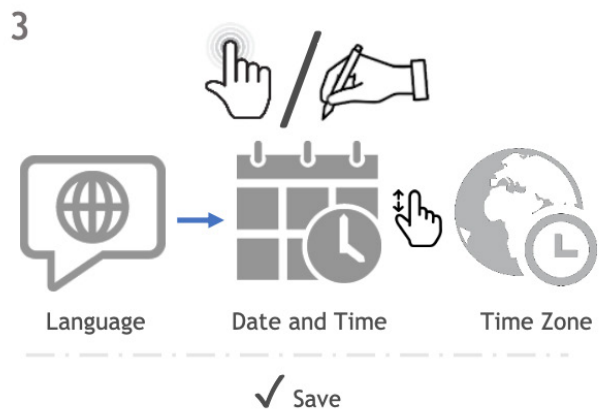

GET UP AND RUNNING ASAP

ROUTINE MAINTENANCE

Menu

User Calibration

Gas

Zero Gas

✓ Gas Check

Accept